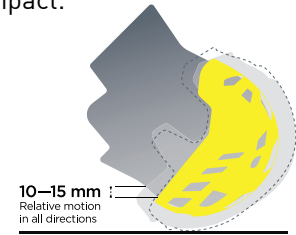

PATENTED
BRAIN
PROTECTION
SYSTEM

BRAIN PROTECTION SYSTEM. ULTRA-LIGHTWEIGHT. PERSONALIZED FIT.

DYNAMIC 9 PRO

FEATURING

**PATENTED
BRAIN
PROTECTION
SYSTEM**

THE GREAT MISCONCEPTION

Accident statistics show that many injuries occur due to angled impact to the head. In standard tests, the helmet is dropped vertically onto a flat surface. The results are helpful for measuring precise vertical impacts but far inferior for measuring the more realistic scenario of an angled impact.

WHAT IS MIPS?

The MIPS Brain Protection System is a helmet integrated, low-friction layer designed to reduce rotational motion transferred to the brain from angled impacts to the head.

HOW DOES IT WORK?

In a helmet with the MIPS Brain Protection System, the shell and the liner are separated by a low friction layer. When a helmet with the MIPS system is subjected to an angled impact, the low friction layer allows the helmet to slide relative to the head. This revolutionary system has been scientifically proven to reduce rotational motion by absorbing and redirecting the energy and force transferred to the brain on impact, reducing the risk of minor or severe brain injuries.