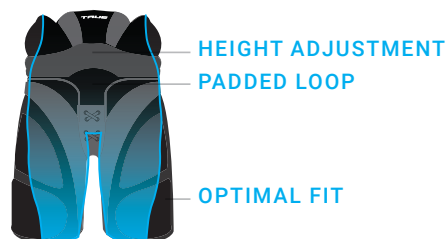

OPTIMAL FIT

SIZES

SR: S, M, L, XL

JR: S, M, L, XL

COLORS

SR: Black, Navy

JR: Black, Navy

*Sizing Chart Page 66

KEY FEATURES:

OPTIMIZED FIT

ABSOR FOAMTECH FOAM INSERT IN THE KIDNEY AREA, PAIRED WITH COMPRESSION MOLDED HYPER ELASTIC EVA POLYMER

AEROSHIELD SPINE PROTECTION

EPP FOAM IN THIGH AND HIP AREAS FOR ELITE PROTECTION

PRO-LEVEL 840D NYLON SHELL WITH 3 OVERLAY MATERIALS

SKATE-LACE CLOSURE WITH RF WELDED REINFORCEMENT AND SIDE RELEASE BUCKLES

INNER LOCK BELT SYSTEM

MOISTURE WICKING POLY LINER