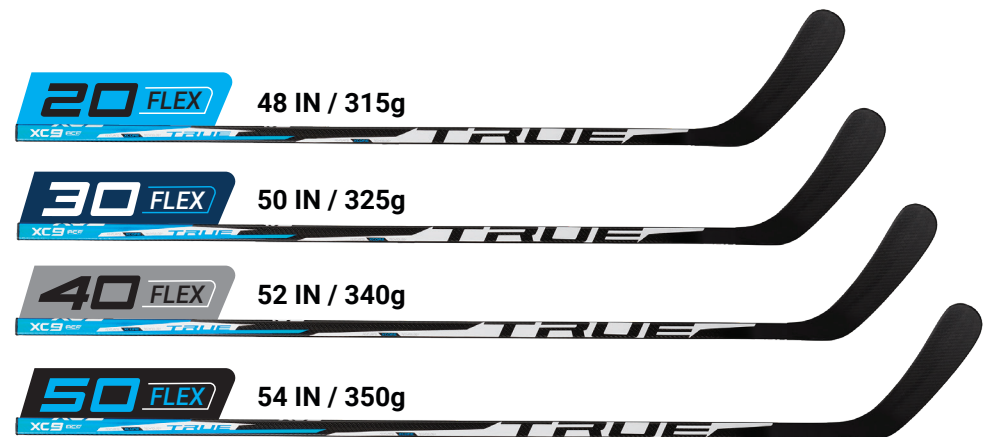

Greater Accuracy, Control, & Feel.

The flex of a stick is determined by the amount of weight needed to flex it, which directly impacts a player's performance. Selecting the right flex allows players to direct their energy into the shaft, resulting in more accurate, harder, and faster shots, as well as improved stickhandling and passing.