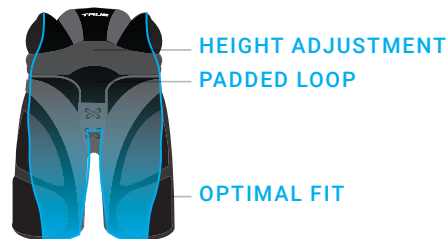

OPTIMAL FIT

PLAYER BENEFITS

Designed For Protection.

HD Foam inserts provide added kidney coverage while EPP injected molded foam into the thigh and hip regions provide unmatched protection.

Optimized For Lightweight Coverage.

Ensuring lightweight coverage of the lower spine, our AEROshield technology offers pro-level protection for high impact areas.

OPTIMIZED FIT

Built For Comfort.

Optimized fit designed to sit comfortably against a player's hips, without shifting during play.