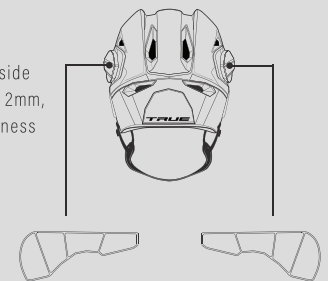

Interchangeable side pads available in 2mm, 6mm, 10mm thickness