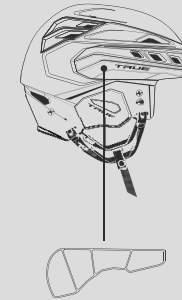

SIDE FITPADS