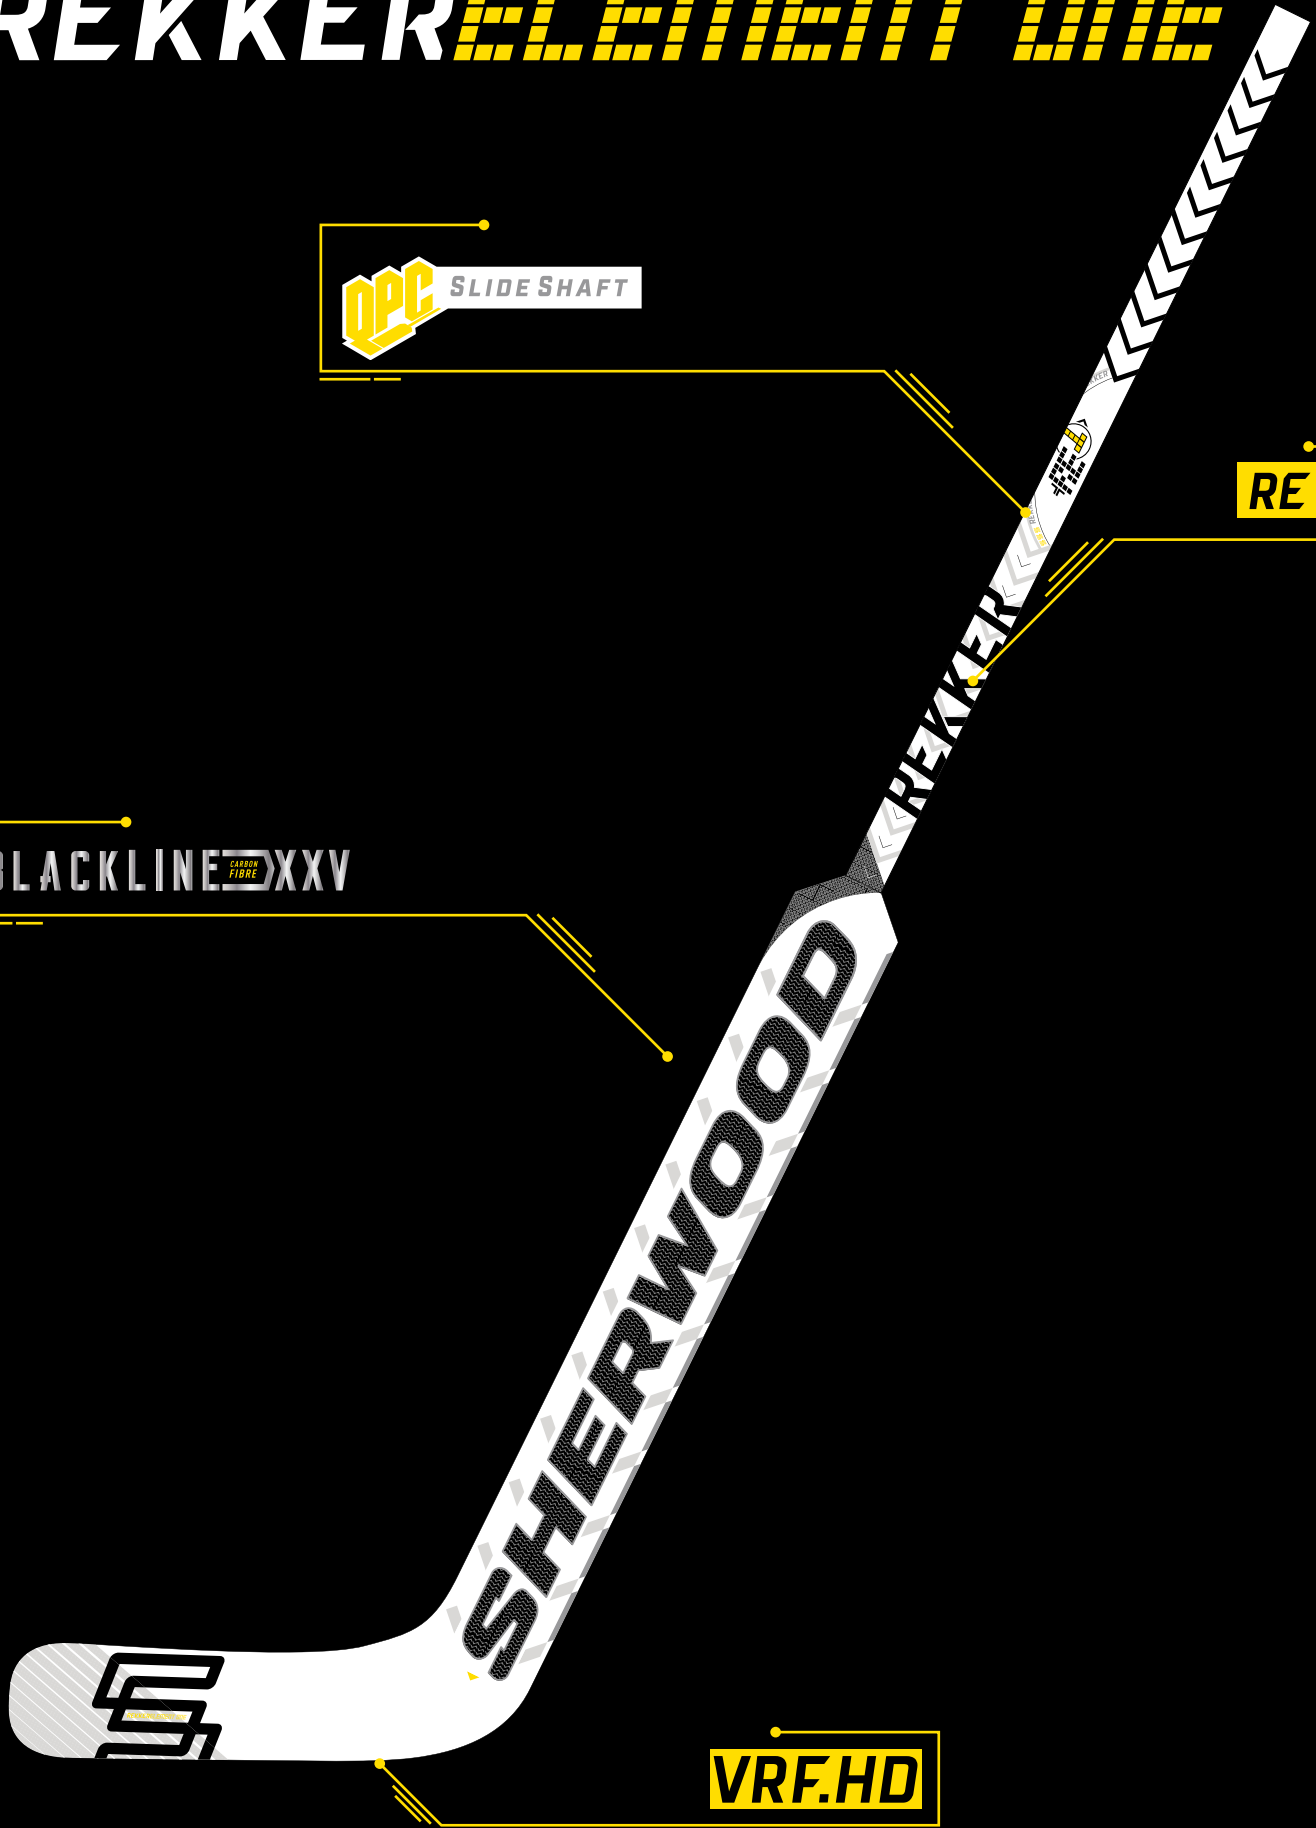

REKKER ELEMENT ONE

OPC SLIDE SHAFT

REGRIP

BLACKLINE CARBON FIBRE XXV

VRFHD