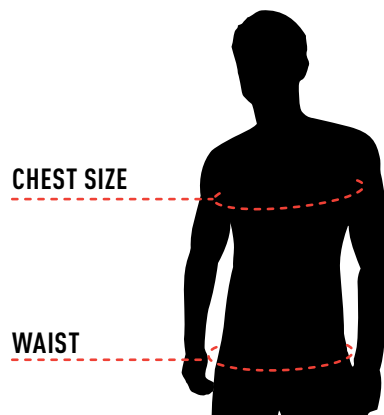

PANTS		SMALL		MEDIUM		LARGE		X-LARGE		
		YOUTH	BODY HEIGHT	3'0"-3'6" · 0.91 - 1.07m	3'4"-3'10" · 1.02 - 1.17m	3'8"-4'2" · 1.12 - 1.27m				
	YOUTH	WAIST SIZE	19"-21" · 48 - 53cm	20"-22" · 51 - 56cm	21"-23" · 53 - 58cm					
	JUNIOR	BODY HEIGHT	3'10"-4'4" · 1.17 - 1.32m	4'2"-4'8" · 1.27 - 1.42m	4'6"-5'0" · 1.37 - 1.52m	4'10"-5'4" · 1.47 - 1.63m				
	JUNIOR	WAIST SIZE	22"-26" · 56 - 66cm	24"-28" · 61 - 71cm	26"-30" · 66 - 76cm	28"-32" · 71 - 81cm				
	SENIOR	BODY HEIGHT	5'0"-5'6" · 1.52 - 1.68m	5'4"-5'10" · 1.63 - 1.78m	5'8"-6'2" · 1.73 - 1.88m	6'2"-6'5" · 1.88m - 1.96m				
SENIOR	WAIST SIZE	30"-34" · 76 - 86cm	32"-36" · 81 - 91cm	34"-38" · 86 - 97cm	38"-40" · 97cm - 102cm					

SHOULDER PADS		SMALL		MEDIUM		LARGE		X-LARGE		XX-LARGE		
		YOUTH	BODY HEIGHT	3'0"-3'6" · 0.91 - 1.07m	3'4"-3'10" · 1.02 - 1.17m	3'8"-4'2" · 1.12 - 1.27m						
	YOUTH	CHEST SIZE	18"-22" · 46 - 56cm	20"-24" · 51 - 61cm	22"-26" · 56 - 66cm							
	JUNIOR	BODY HEIGHT	3'10"-4'4" · 1.17 - 1.32m	4'2"-4'8" · 1.27 - 1.42m	4'6"-5'0" · 1.37 - 1.52m							
	JUNIOR	CHEST SIZE	24"-28" · 61 - 71cm	26"-30" · 66 - 76cm	28"-32" · 71 - 81cm							
	SENIOR	BODY HEIGHT	5'0"-5'10" · 1.52 - 1.68m	5'4"-6' · 1.63 - 1.78m	5'8"-6'2" · 1.73 - 1.88m	5'10"-6'4" · 1.78 - 1.93m	5'10"-6'4" · 1.78 - 1.93m					
SENIOR	CHEST SIZE	32"-38" · 81 - 97cm	34"-40" · 86 - 102cm	36"-42" · 91 - 107cm	38"-44" · 96 - 112cm	40"-46" · 101 - 117cm