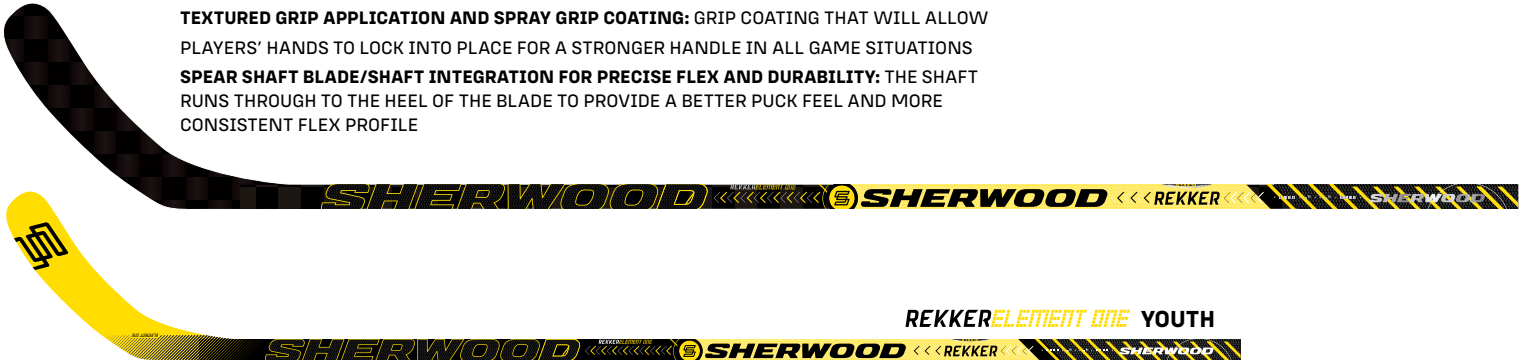

SR: 60"
INT: 57"
JR: 48", 52"
YTH: 40", 44"

FEATURES / TECHNOLOGIES

BLACKLINE XXV CARBON FIBER SHAFT AND BLADE: LIGHTWEIGHT CARBON FIBER WEAVE WITH OVER 25,000 FILAMENTS CREATING BETTER STABILITY AND REDUCTION OF TORSIONAL FLEX

VRF X BLADE WITH TOE DRAG CARBON BRIDGE REINFORCEMENT: TAKING OUR ORIGINAL VRF BLADE TO THE NEXT LEVEL. TOE DRAG TECHNOLOGY WITH EXTENDED CARBON STRINGER REINFORCEMENT AROUND THE TOE OF THE BLADE MAKE THIS OUR MOST DURABLE BLADE EVER

R-FIRE KICK POINT: ALL NEW LOW KICKPOINT PROVIDES A LIGHTNING FAST RELEASE TO ALLOW SNIPERS TO SCORE IN ANY SPOT THEY CHOOSE

SINGLE WALL CARBON NANO TUBE REINFORCED HELPS REDUCE WEIGHT AND MAXIMIZE DURABILITY IN KEY IMPACT AREAS: NEW MANUFACTURING PROCESS THAT REINFORCES HIGH IMPACT AREAS WHILE REDUCING OVERALL WEIGHT OF THE STICK MAKING IT INCREDIBLY DURABLE WHILE STILL BEING THE LIGHTEST SHERWOOD STICK EVER MADE

FEATHERLITE XT: CARBON FIBER LAYERS STRATEGICALLY PLACED TO ENHANCE THE STICKS BALANCE AND DURABILITY

TEXTURED GRIP APPLICATION AND SPRAY GRIP COATING: GRIP COATING THAT WILL ALLOW PLAYERS' HANDS TO LOCK INTO PLACE FOR A STRONGER HANDLE IN ALL GAME SITUATIONS

SPEAR SHAFT BLADE/SHAFT INTEGRATION FOR PRECISE FLEX AND DURABILITY: THE SHAFT RUNS THROUGH TO THE HEEL OF THE BLADE TO PROVIDE A BETTER PUCK FEEL AND MORE CONSISTENT FLEX PROFILE

	SR			INT	JR	YTH
	95	85	75	60 50	45 35	25 20
PP26	●	●	●	●	●	●
PP26MX	●	●	●	●	●	●
PP28	●	●	●	●	●	●
PP77	●	●	●	●	●	●
PP88	●	●	●	●	●	●
PP92	●	●	●	●	●	●

REKKER ELEMENT PRO

LENGTH

SR: 64"
INT: 57"

FEATURES / TECHNOLOGIES

PRO SPEC WEIGHT AND BALANCE

BLACKLINE XXV CARBON FIBER SHAFT AND BLADE: LIGHTWEIGHT CARBON FIBER WEAVE WITH OVER 25,000 FILAMENTS CREATING BETTER STABILITY AND REDUCTION OF TORSIONAL FLEX

VRF X BLADE WITH TOE DRAG CARBON BRIDGE REINFORCEMENT: TAKING OUR ORIGINAL VRF BLADE TO THE NEXT LEVEL. TOE DRAG TECHNOLOGY WITH EXTENDED CARBON STRINGER REINFORCEMENT AROUND THE TOE OF THE BLADE MAKE THIS OUR MOST DURABLE BLADE EVER

R-FIRE KICK POINT: ALL NEW LOW KICKPOINT PROVIDES A LIGHTNING FAST RELEASE TO ALLOW SNIPERS TO SCORE IN ANY SPOT THEY CHOOSE

FEATHERLITE XT: CARBON FIBER LAYERS STRATEGICALLY PLACED TO ENHANCE THE STICKS BALANCE AND DURABILITY

TEXTURED GRIP APPLICATION AND SPRAY GRIP COATING: GRIP COATING THAT WILL ALLOW PLAYERS' HANDS TO LOCK INTO PLACE FOR A STRONGER HANDLE IN ALL GAME SITUATIONS

SPEAR SHAFT BLADE/SHAFT INTEGRATION FOR PRECISE FLEX AND DURABILITY: THE SHAFT RUNS THROUGH TO THE HEEL OF THE BLADE TO PROVIDE A BETTER PUCK FEEL AND MORE CONSISTENT FLEX PROFILE.

	64"			INT
	95	85	75	60 50
PP26	●	●	●	●
PP26MX	●	●	●	●
PP28	●	●	●	●
PP77	●	●	●	●
PP88	●	●	●	●
PP92	●	●	●	●