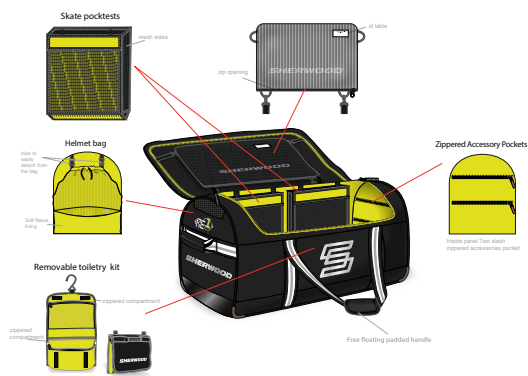

SIZES

SENIOR: 34" X 20" X15"