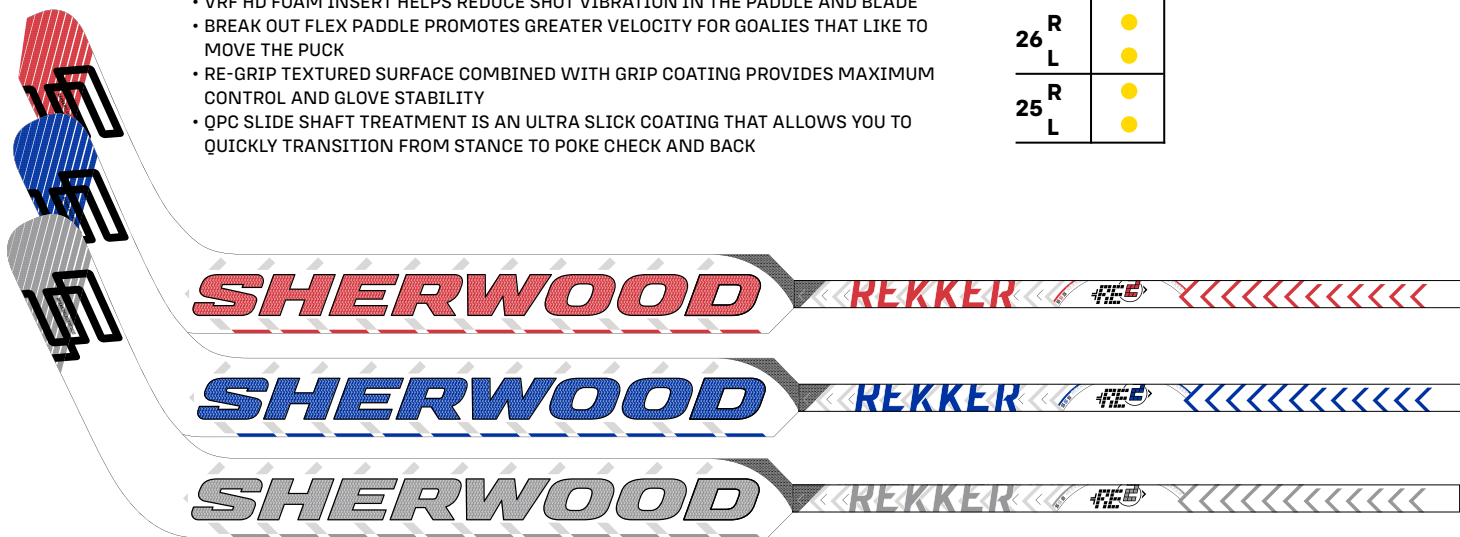

REKKER ELEMENT TWO

FEATURES / TECHNOLOGIES

- BLACKLINE CARBON FIBER PADDLE, BLADE AND SHAFT FOR OPTIMUM WEIGHT REDUCTION
- VRF HD FOAM INSERT HELPS REDUCE SHOT VIBRATION IN THE PADDLE AND BLADE
- BREAK OUT FLEX PADDLE PROMOTES GREATER VELOCITY FOR GOALIES THAT LIKE TO MOVE THE PUCK
- RE-GRIP TEXTURED SURFACE COMBINED WITH GRIP COATING PROVIDES MAXIMUM CONTROL AND GLOVE STABILITY
- QPC SLIDE SHAFT TREATMENT IS AN ULTRA SLICK COATING THAT ALLOWS YOU TO QUICKLY TRANSITION FROM STANCE TO POKE CHECK AND BACK

SR	PP41	INT	PP41	JR	PP41
27 R L	● ●	24 R L	● ●	21 R L	● ●
26 R L	● ●				
25 R L	● ●