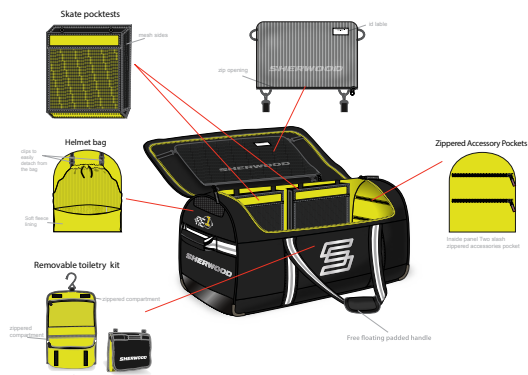

SIZES

SENIOR: 34" X 20" X15"