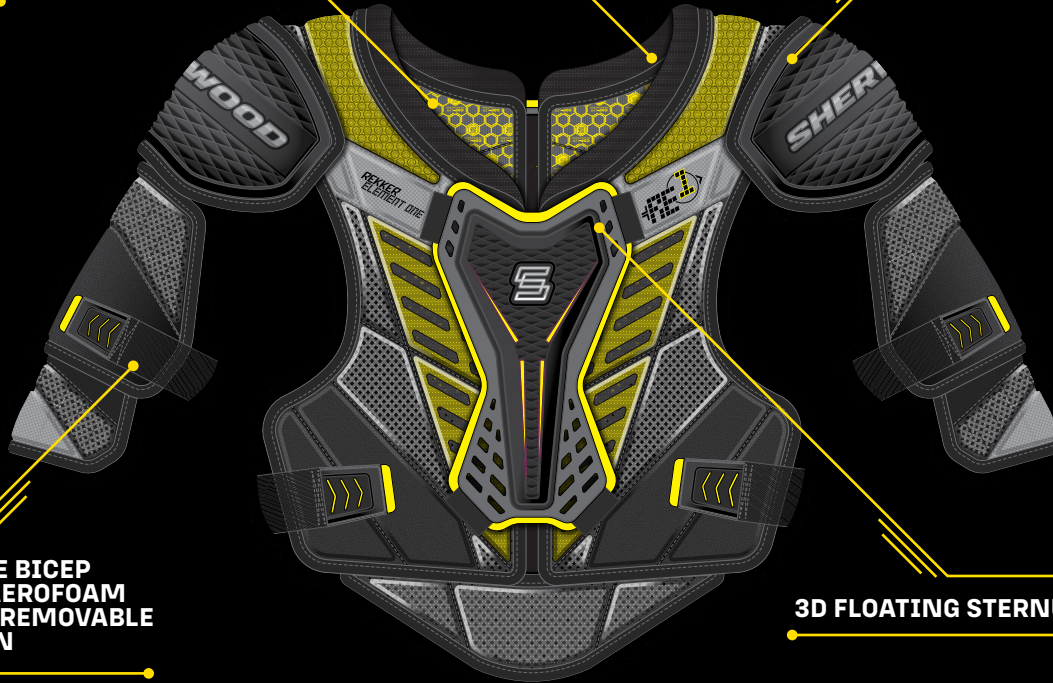

REKKER **LET IT RIDE**

COP R29 ANTIMICROBIAL LINER

VICONIC IMPACT PROTECTION -
MILITARY GRADE VIP PANELS

NEW MOLDED HIGH DENSITY
FOAM SHOULDER CAP.

3" ADJUSTABLE BICEP
GUARD WITH AEROFOAM
VENTING AND REMOVABLE
CIP EXTENSION

3D FLOATING STERNUM PLATE

3D MOLDED FLOATING SPINE PLATE
AND AEROFOAM PANELS